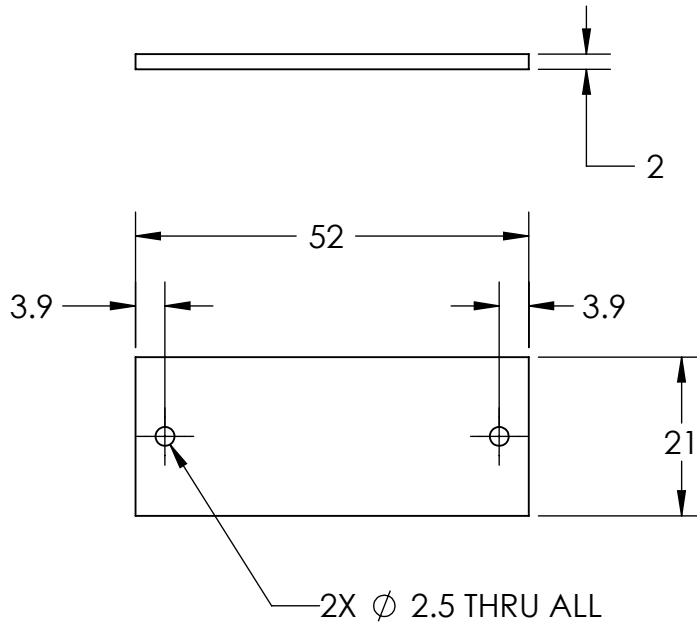

1 2 3 4 5 6 7 8

REVISIONS				
ZONE	REV.	DESCRIPTIONS	DATE	APP.

COLOR	WAVE LENGHT
RED:	630nm
GREEN:	525nm
BLUE:	470nm
WHITE:	--
IR 850:	850nm
IR 940:	940nm
UV:	375nm
RGB:	620nm/525nm/470nm

DESIGN BY	KB TAN	UNIT: MM	PRODUCT SERIES: LBRX SERIES				
CHECK BY	KB TAN						
DATE	17/8/2016	REVISION: 02	TITLE	DIFFUSER	COLOUR:	-	-
MATERIAL	PERSPEX TW433C - 2.0MM	SCALE: 1 : 1	PART NO	LBRX-00-040-3-X-24V	VOLTAGE:	-	-
FINISHING	-		DWG NO	LBRX-00-040-3-X-24V-04(REV02)	CURRENT:	-	-
QTY	1				POWER:	-	-