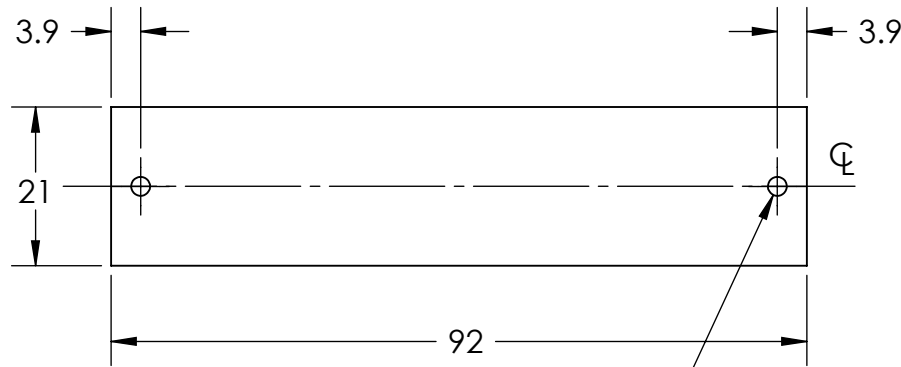

REVISIONS

ZONE	REV.	DESCRIPTIONS	DATE	APP.
------	------	--------------	------	------

COLOR	WAVE LENGHT
RED:	660nm
GREEN:	525nm
BLUE:	470nm
WHITE:	--
IR 850:	850nm
IR 940:	940nm
UV:	380-385nm
RGB:	660nm/525nm/470nm

DESIGN BY	KB TAN	UNIT: MM	PRODUCT SERIES: LBRX SERIES				
CHECK BY	KB TAN						
DATE	17/08/2016	REVISION:	TITLE	DIFFUSER	COLOUR:	-	-
MATERIAL	TW 433C	02	PART NO	LBRX-00-080-3-X-24V	VOLTAGE:	-	-
FINISHING	-	SCALE:	DWG NO	LBRX-00-080-3-X-24V-04 (REV02)	CURRENT:	-	-
QTY	1	1 : 1			POWER:	-	-