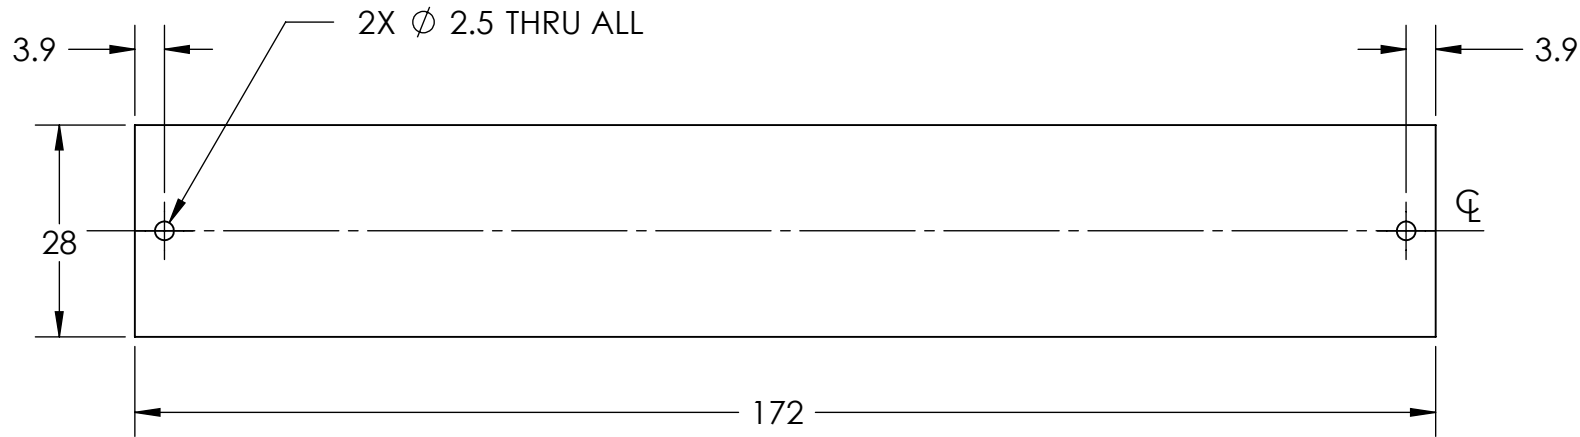

REVISIONS

ZONE	REV.	DESCRIPTIONS	DATE	APP.
------	------	--------------	------	------

COLOR	WAVE LENGHT
RED:	660nm
GREEN:	525nm
BLUE:	470nm
WHITE:	--
IR 850:	850nm
IR 940:	940nm
UV:	380-385nm
RGB:	660nm/525nm/470nm

DESIGN BY	KB TAN	UNIT: MM	PRODUCT SERIES: LBRX SERIES				
CHECK BY	KB TAN						
DATE	27/11/2015	REVISION: 02	TITLE	DIFFUSER	COLOUR:	-	-
MATERIAL	TW433C	SCALE: 1 : 1	PART NO	LBRX-00-160-6-X-24V	VOLTAGE:	-	-
FINISHING	-	DWG NO	LBRX-00-160-6-X-24V-04(REV02)	POWER:	-	-	-
QTY	1				SHEET 4 OF 4		