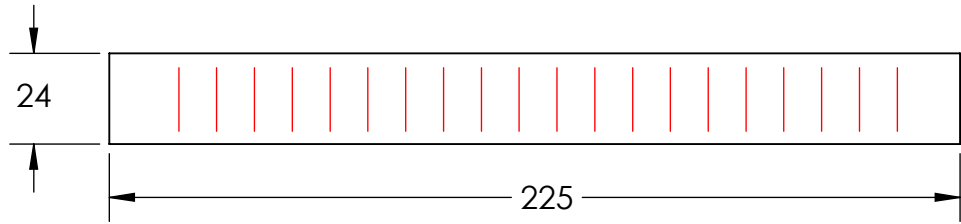

1 2 3 4 5 6 7 8

REVISIONS				
ZONE	REV.	DESCRIPTIONS	DATE	APP.

D

D

C

C

B

B

A

A

COLOR	WAVE LENGHT
RED:	630nm
GREEN:	525nm
BLUE:	470nm
WHITE:	--
IR 850:	850nm
IR 940:	940nm
UV:	365-375nm
RGB:	620nm/525nm/470nm

NOTE: FOLLOW THE LINE DIRECTION

DESIGN BY	FASIHAH	UNIT:	MM	PRODUCT SERIES: LSNY SERIES				
CHECK BY	KB TAN	REVISION:	01	TITLE	DIFFUSER	COLOUR:	-	-
DATE	23/11/2017	SCALE:	1 : 2	PART NO	-	VOLTAGE:	-	-
MATERIAL	9A-00A	DWG NO	LSNY-00-225-X-X-24V-06(REV01)	CURRENT:	-	POWER:	-	-
FINISHING	-					SHEET 6 OF 6		
QTY	1							