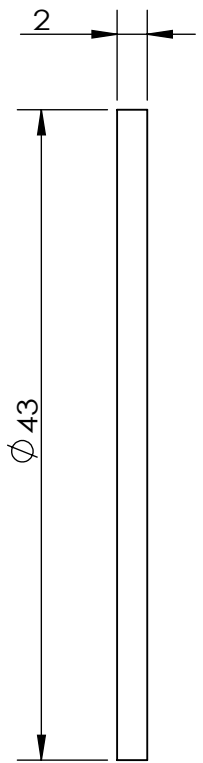

REVISIONS				
ZONE	REV.	DESCRIPTIONS	DATE	APP.

COLOR	WAVE LENGHT
RED:	660nm
GREEN:	525nm
BLUE:	470nm
WHITE:	-
IR 850:	850nm
IR 940:	940nm
UV:	380-385nm
RGB:	660nm/525nm/470nm

DESIGN BY	SL LEE	UNIT:	MM
CHECK BY	KB TAN	REVISION:	03
DATE	17/06/2015	SCALE:	2 : 1
MATERIAL	PERSPEX TW433C 2.0MM		
FINISHING	-		
QTY	1		

PRODUCT SERIES: LSW SERIES			
TITLE	DIFFUSER- PERSPEX TW433C	COLOUR:	- - -
PART NO	LSW-00-040-2-X-24V	VOLTAGE:	- - -
DWG NO	LSW-00-040-2-X-24V-03(REV03)	CURRENT:	- - -
		POWER:	- - -
		SHEET 3 OF 3	