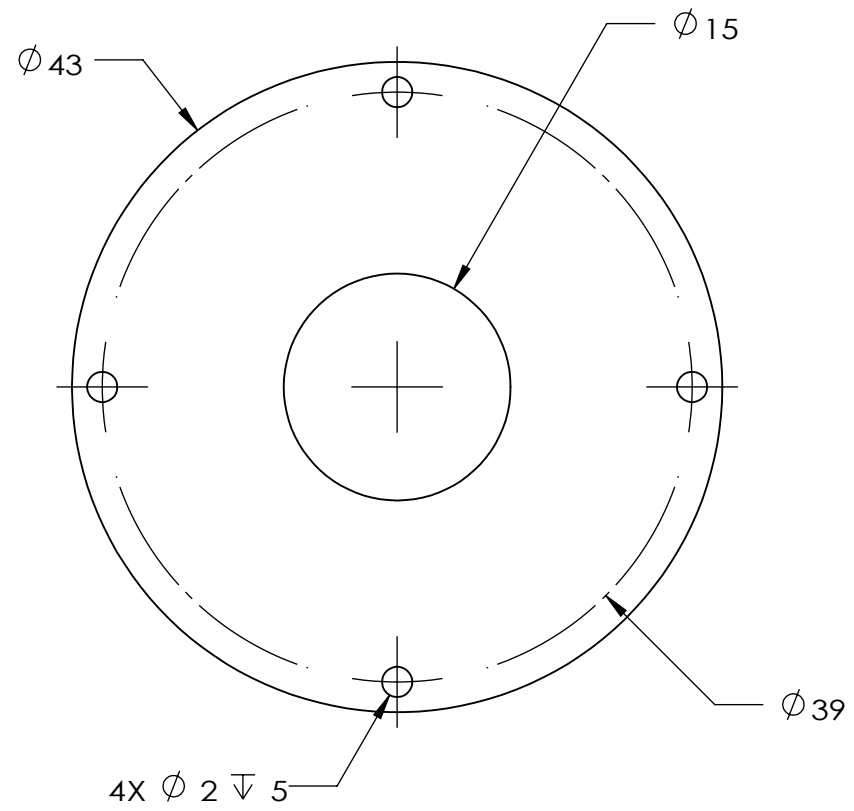

REVISIONS				
ZONE	REV.	DESCRIPTIONS	DATE	APP.

COLOR	WAVE LENGHT
RED:	660nm
GREEN:	525nm
BLUE:	470nm
WHITE:	-
IR 850:	850nm
IR 940:	940nm
UV:	380-385nm
RGB:	660nm/525nm/470nm

DESIGN BY	SL LEE	UNIT:	MM
CHECK BY	KB TAN	REVISION:	03
DATE	17/06/2015	SCALE:	2 : 1
MATERIAL	PERSPEX TW433C 2.0MM		
FINISHING	-		
QTY	1		

PRODUCT SERIES: LSW SERIES			
TITLE	DIFFUSER- PERSPEX TW433C	COLOUR:	- - -
PART NO	LSW-00-040-2-X-24V	VOLTAGE:	- - -
DWG NO	LSW-00-040-2-X-24V-03(REV03)	CURRENT:	- - -
		POWER:	- - -
		SHEET 3 OF 3	