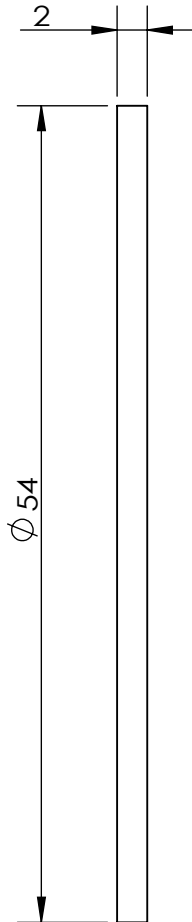

REVISIONS				
ZONE	REV.	DESCRIPTIONS	DATE	APP.

COLOR	WAVE LENGHT
RED:	660nm
GREEN:	525nm
BLUE:	470nm
WHITE:	-
IR 850:	850nm
IR 940:	940nm
UV:	380-385nm
RGB:	660nm/525nm/470nm

DESIGN BY	SL LEE	UNIT:	PRODUCT SERIES: LSW SERIES		
CHECK BY	KB TAN	MM			
DATE	17/06/2015	REVISION:			
MATERIAL	PERSPEX TW433C 2.0MM	03	TITLE	DIFFUSER- PERSPEX TW433C	
FINISHING	-	SCALE:	PART NO	LSW-00-050-2-X-24V	
QTY	1	2 : 1	DWG NO	LSW-00-050-2-X-24V-03(REV 03)	
			COLOUR:	-	-
			VOLTAGE:	-	-
			CURRENT:	-	-
			POWER:	-	-
			SHEET 3 OF 3		