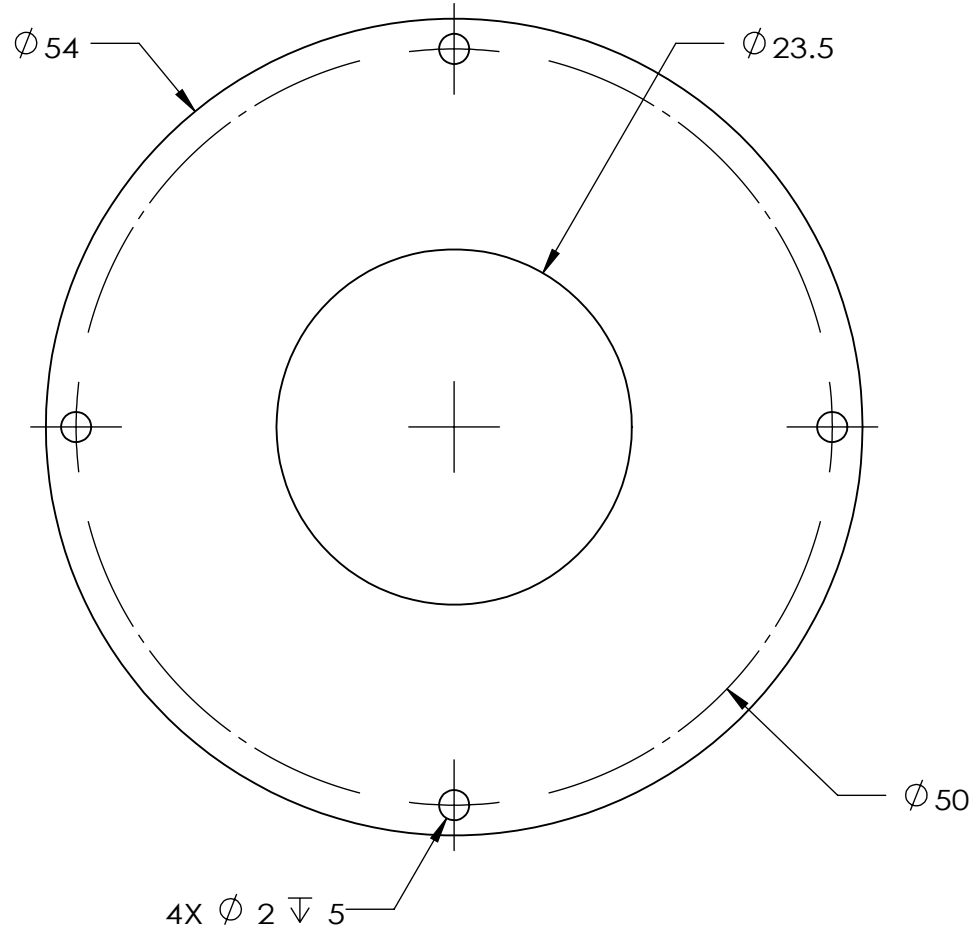

REVISIONS				
ZONE	REV.	DESCRIPTIONS	DATE	APP.

COLOR	WAVE LENGHT
RED:	660nm
GREEN:	525nm
BLUE:	470nm
WHITE:	-
IR 850:	850nm
IR 940:	940nm
UV:	380-385nm
RGB:	660nm/525nm/470nm

DESIGN BY	SL LEE	UNIT:	PRODUCT SERIES: LSW SERIES		
CHECK BY	KB TAN	MM			
DATE	17/06/2015	REVISION:			
MATERIAL	PERSPEX TW433C 2.0MM	03	TITLE	DIFFUSER- PERSPEX TW433C	
FINISHING	-	SCALE:	PART NO	LSW-00-050-2-X-24V	
QTY	1	2 : 1	DWG NO	LSW-00-050-2-X-24V-03(REV 03)	
			COLOUR:	-	-
			VOLTAGE:	-	-
			CURRENT:	-	-
			POWER:	-	-
			SHEET 3 OF 3		