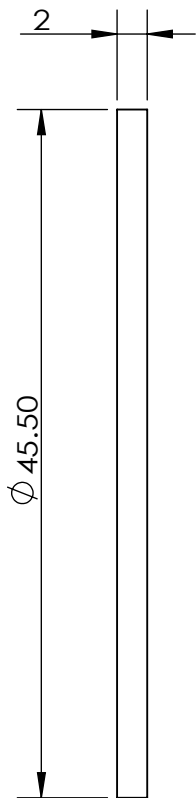

REVISIONS				
ZONE	REV.	DESCRIPTIONS	DATE	APP.

COLOR	WAVE LENGHT
RED:	660nm
GREEN:	525nm
BLUE:	470nm
WHITE:	-
IR 850:	850nm
IR 940:	940nm
UV:	380-385nm
RGB:	660nm/525nm/470nm

DESIGN BY	FY LEE	UNIT:	PRODUCT SERIES: LSW SERIES		
CHECK BY	CC-OOI	MM			
DATE	31/03/2014	REVISION:			
MATERIAL	WHITE PERSPEX TW433C 2.0mm	02	TITLE	DIFFUSER-TW 433C-2.0mm	
FINISHING	-	SCALE:	PART NO	LSW-30-040-2-X-24V	
QTY	1	2 : 1	DWG NO	LSW-30-040-2-X-24V-03(REV 02)	
			COLOUR:	-	-
			VOLTAGE:	-	-
			CURRENT:	-	-
			POWER:	-	-
			SHEET 3 OF 3		