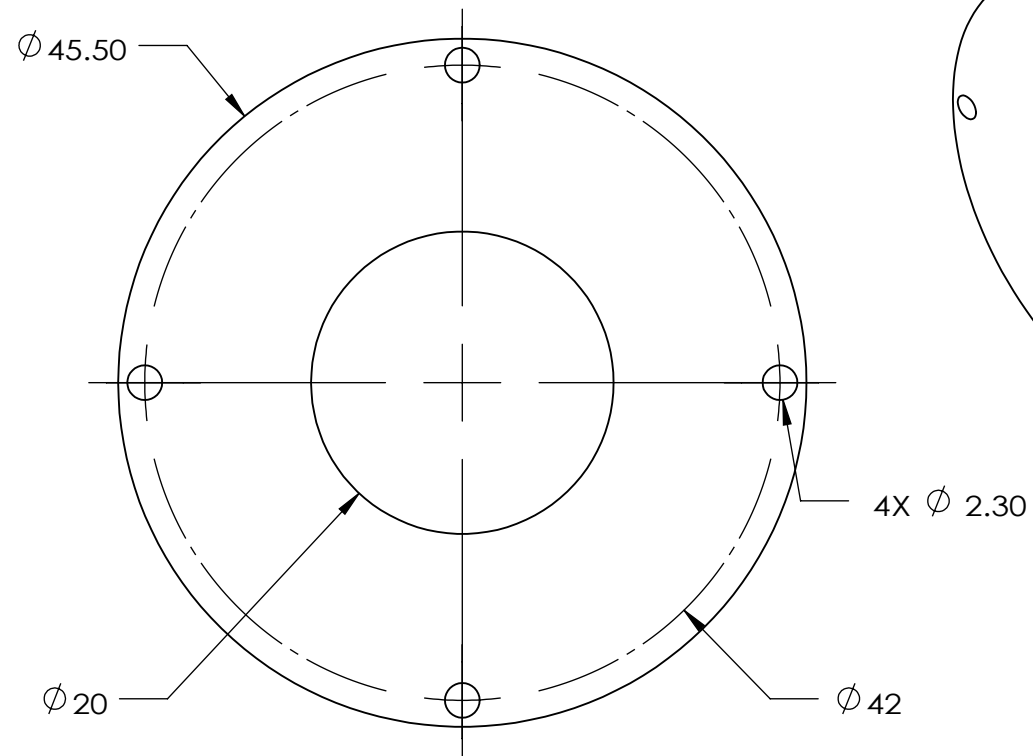

REVISIONS				
ZONE	REV.	DESCRIPTIONS	DATE	APP.

COLOR	WAVE LENGHT
RED:	660nm
GREEN:	525nm
BLUE:	470nm
WHITE:	-
IR 850:	850nm
IR 940:	940nm
UV:	380-385nm
RGB:	660nm/525nm/470nm

DESIGN BY	FY LEE	UNIT:	PRODUCT SERIES: LSW SERIES		
CHECK BY	CC-OOI	MM			
DATE	31/03/2014	REVISION:			
MATERIAL	WHITE PERSPEX TW433C 2.0mm	02	TITLE	DIFFUSER-TW 433C-2.0mm	
FINISHING	-	SCALE:	PART NO	LSW-30-040-2-X-24V	
QTY	1	2 : 1	DWG NO	LSW-30-040-2-X-24V-03(REV 02)	
			COLOUR:	-	-
			VOLTAGE:	-	-
			CURRENT:	-	-
			POWER:	-	-
			SHEET 3 OF 3		