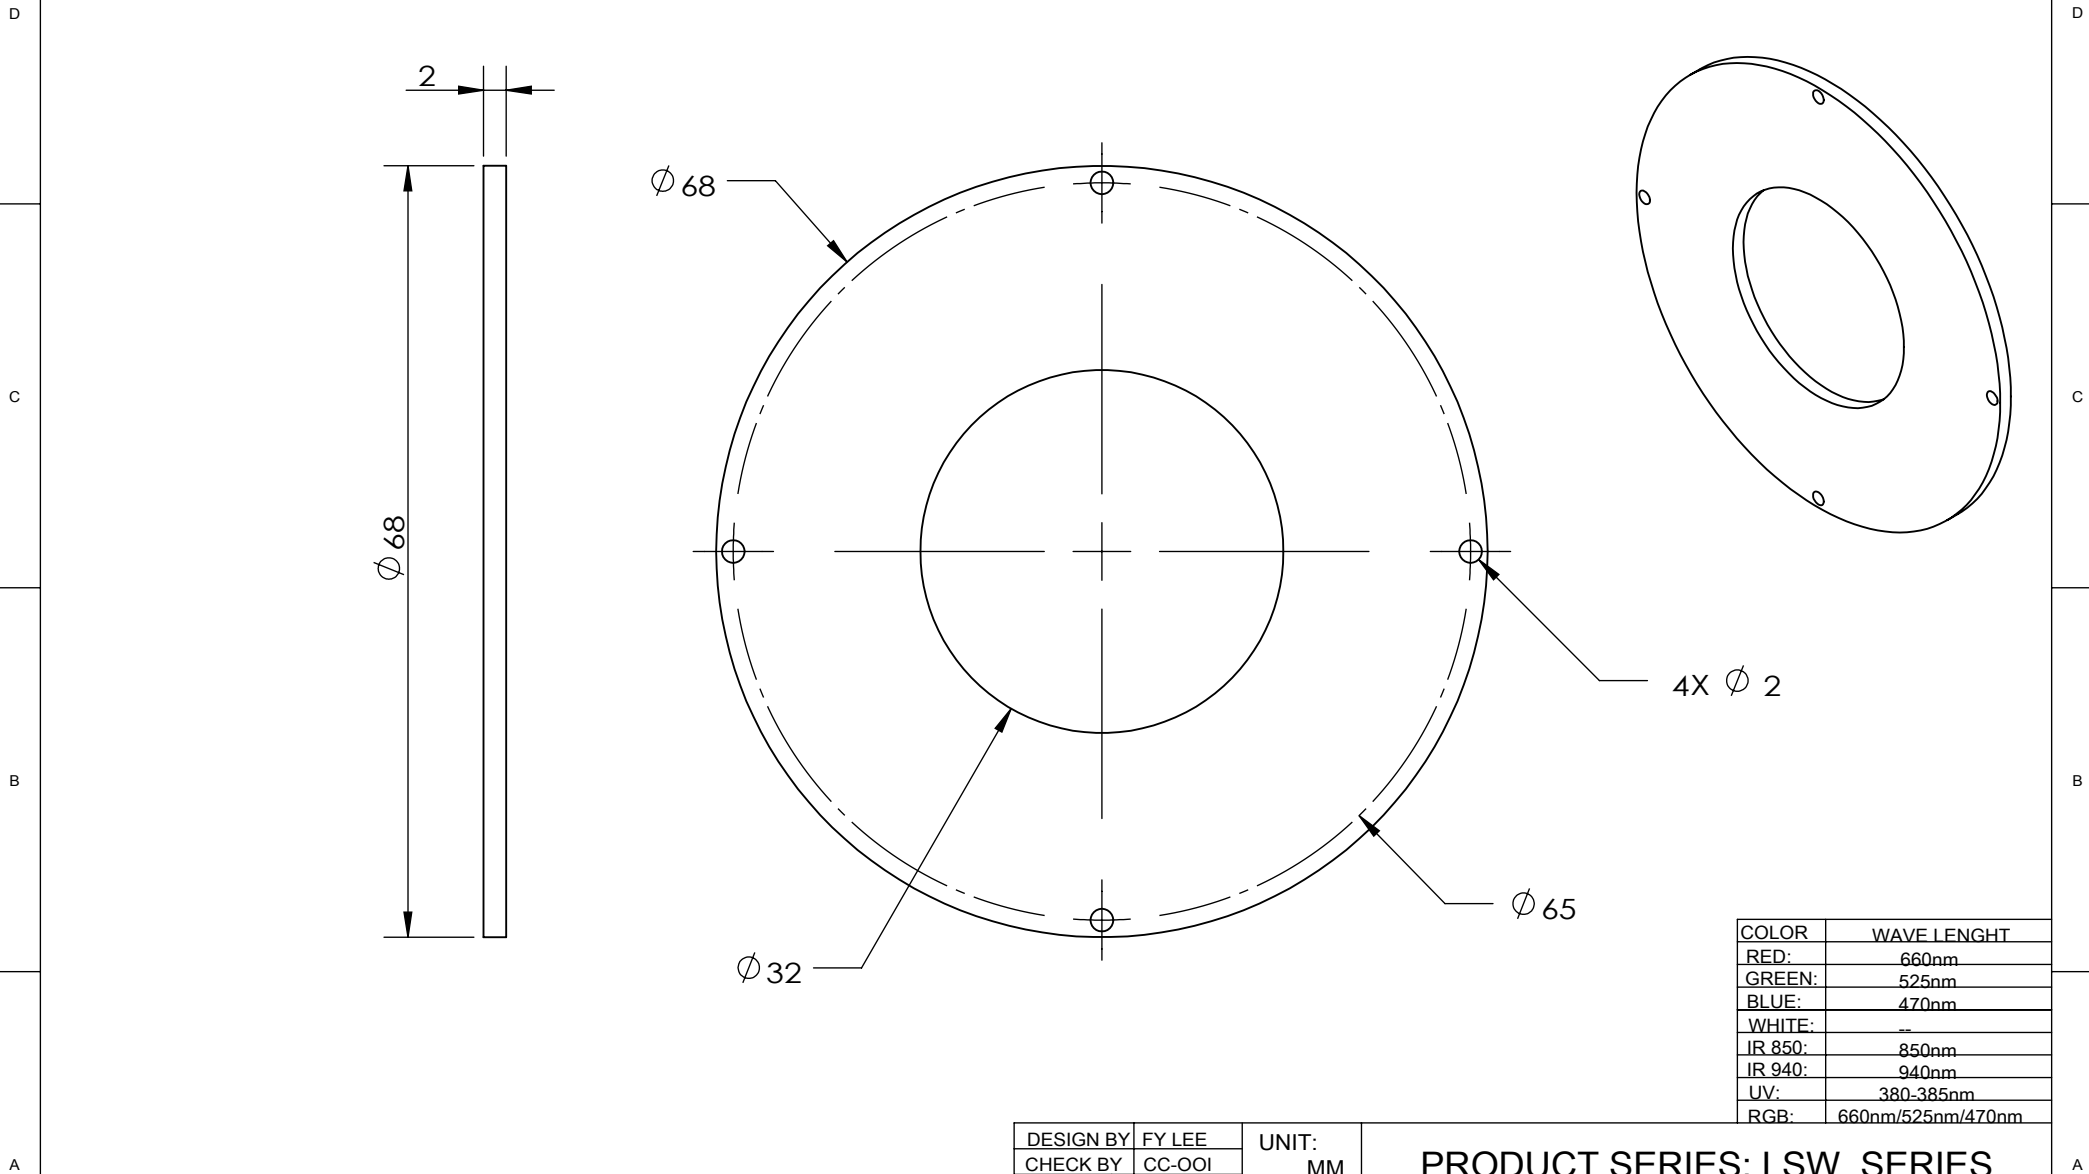

1 2 3 4 5 6 7 8

| REVISIONS | | | | |
|-----------|------|--------------|------|------|
| ZONE | REV. | DESCRIPTIONS | DATE | APP. |

| | | | | | |
|-----------|----------------------------|-----------|----------------------------|-------------------------------|---|
| DESIGN BY | FY LEE | UNIT: | PRODUCT SERIES: LSW SERIES | | |
| CHECK BY | CC-OOI | MM | | | |
| DATE | 14/04/2014 | REVISION: | | | |
| MATERIAL | WHITE PERSPEX TW433C 2.0mm | 02 | TITLE | DIFFUSER-TW 433C-2.0mm | |
| FINISHING | - | SCALE: | PART NO | LSW-30-070-3-X-24V | |
| QTY | 1 | 3 : 2 | DWG NO | LSW-30-070-3-X-24V-03(REV 02) | |
| | | | COLOUR: | - | - |
| | | | VOLTAGE: | - | - |
| | | | CURRENT: | - | - |
| | | | POWER: | - | - |
| | | | SHEET 3 OF 3 | | |

1 2 3 4 5 6 7 8