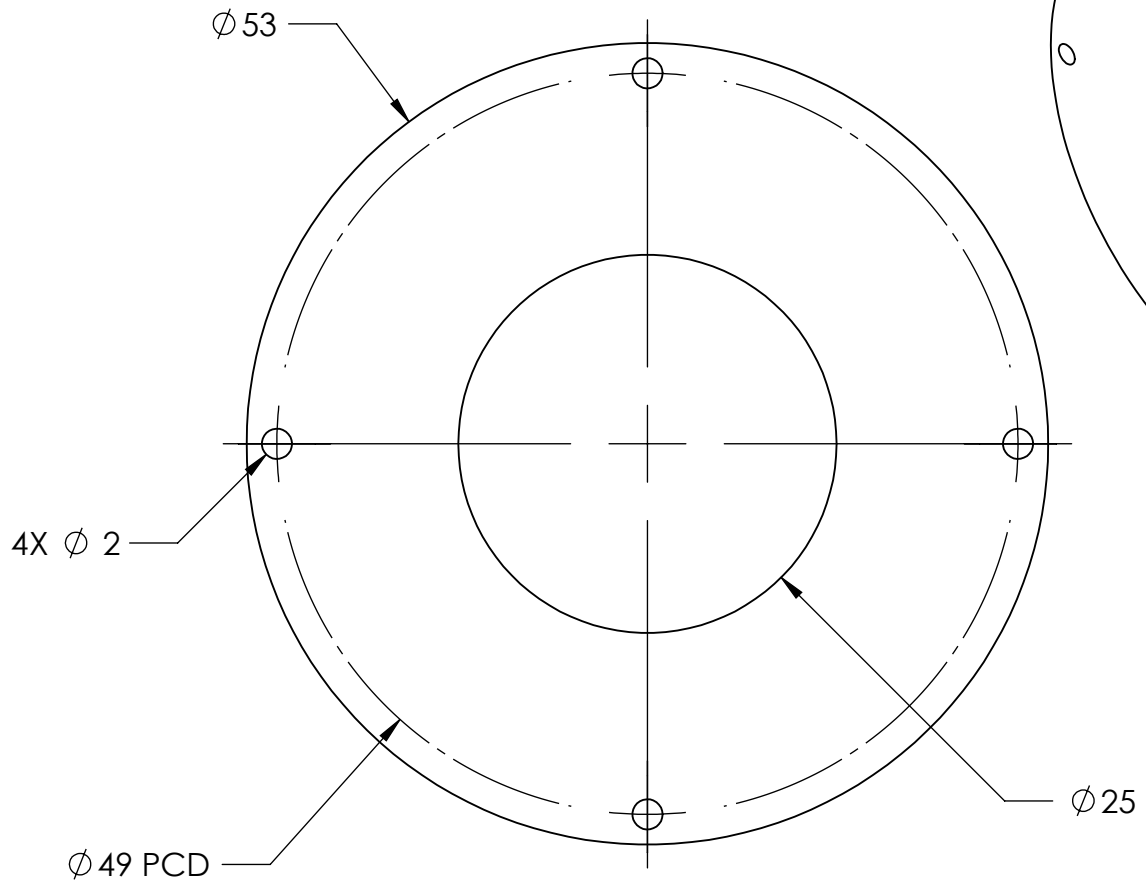

REVISIONS

ZONE	REV.	DESCRIPTIONS	DATE	APP.
------	------	--------------	------	------

COLOR	WAVE LENGHT
RED:	660nm
GREEN:	525nm
BLUE:	470nm
WHITE:	--
IR 850:	850nm
IR 940:	940nm
UV:	380-385nm
RGB:	660nm/525nm/470nm

DESIGN BY	KB TAN	UNIT:	PRODUCT SERIES: LSW SERIES					
CHECK BY	KB TAN	MM						
DATE	03/08/2017	REVISION:						
MATERIAL	WHITE PERSPEX TW433C 2.0mm	03	TITLE	DIFFUSER-PERSPEX TW433C	COLOUR:	-	-	-
FINISHING	-	SCALE:	PART NO	LSW-45-050-2-X-24V	VOLTAGE:	-	-	-
QTY	1	1:1	DWG NO	LSW-45-050-2-X-24V-03(REV03)	CURRENT:	-	-	-
						POWER:	-	-
						SHEET 3 OF 3		