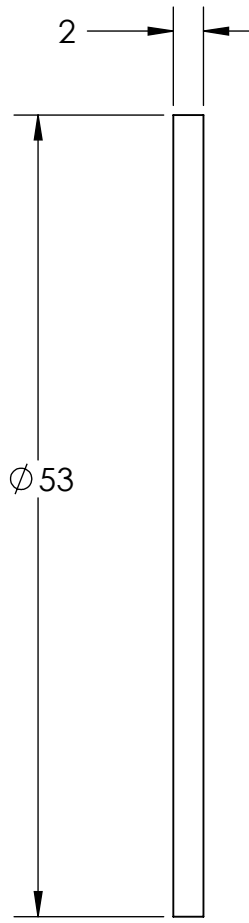

REVISIONS

ZONE	REV.	DESCRIPTIONS	DATE	APP.
------	------	--------------	------	------

COLOR	WAVE LENGHT
RED:	660nm
GREEN:	525nm
BLUE:	470nm
WHITE:	--
IR 850:	850nm
IR 940:	940nm
UV:	380-385nm
RGB:	660nm/525nm/470nm

DESIGN BY	KB TAN	UNIT:	PRODUCT SERIES: LSW SERIES					
CHECK BY	KB TAN	MM						
DATE	03/08/2017	REVISION:						
MATERIAL	WHITE PERSPEX TW433C 2.0mm	03	TITLE	DIFFUSER-PERSPEX TW433C	COLOUR:	-	-	-
FINISHING	-	SCALE:	PART NO	LSW-45-050-2-X-24V	VOLTAGE:	-	-	-
QTY	1	1:1	DWG NO	LSW-45-050-2-X-24V-03(REV03)	CURRENT:	-	-	-
						POWER:	-	-
						SHEET 3 OF 3		