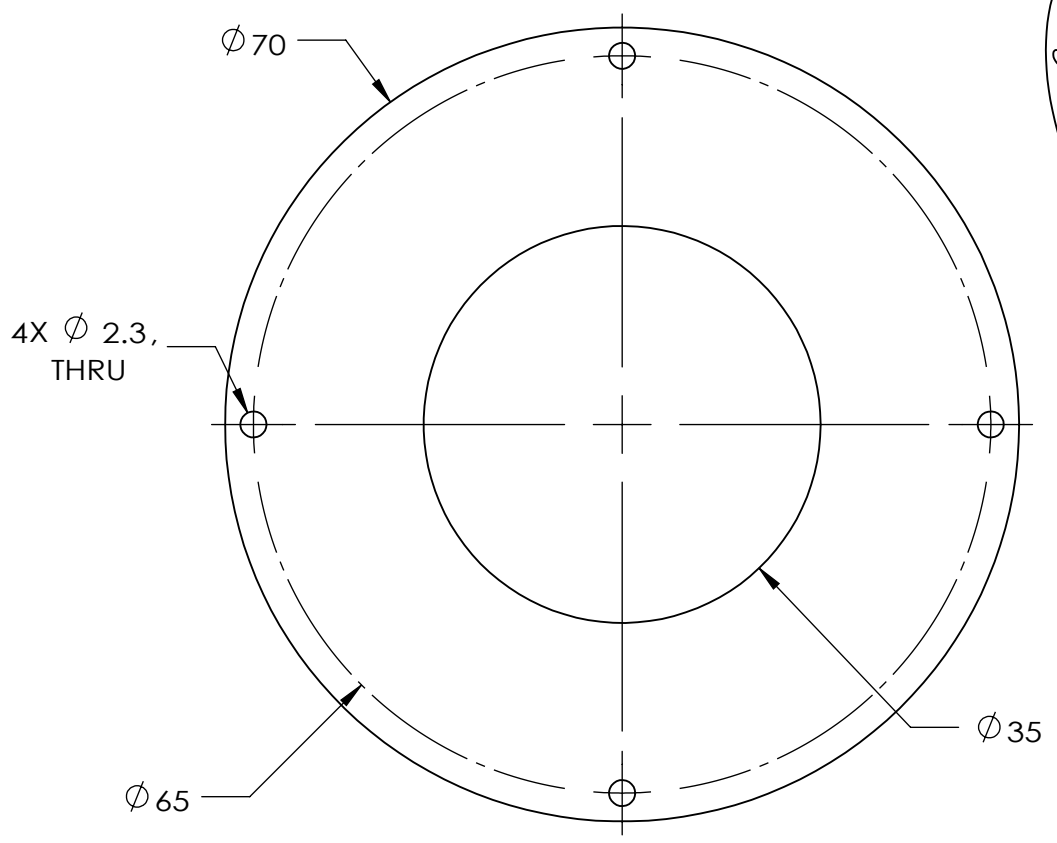

REVISIONS				
ZONE	REV.	DESCRIPTIONS	DATE	APP.

COLOR	WAVE LENGHT
RED:	660nm
GREEN:	525nm
BLUE:	470nm
WHITE:	-
IR 850:	850nm
IR 940:	940nm
UV:	380-385nm
RGB:	660nm/525nm/470nm

DESIGN BY	CC OOI	UNIT:	PRODUCT SERIES: LSW SERIES				
CHECK BY	CC OOI	MM					
DATE	13/02/2014	REVISION:	TITLE	DIFFUSER-PERSPEX TW433C	COLOUR:	-	-
MATERIAL	WHITE PERSPEX TW433C 2.0mm	03	PART NO	LSW-45-070-3-X-24V	VOLTAGE:	-	-
FINISHING	-	SCALE:	DWG NO	LSW-45-070-3-X-24V-03(REV03)	CURRENT:	-	-
QTY	1	2 : 3			POWER:	-	-