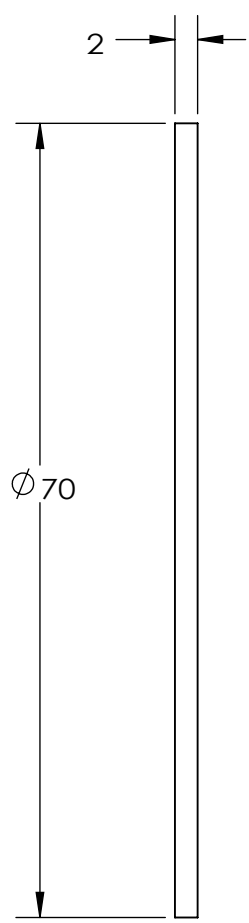

REVISIONS				
ZONE	REV.	DESCRIPTIONS	DATE	APP.

COLOR	WAVE LENGHT
RED:	660nm
GREEN:	525nm
BLUE:	470nm
WHITE:	-
IR 850:	850nm
IR 940:	940nm
UV:	380-385nm
RGB:	660nm/525nm/470nm

DESIGN BY	CC OOI	UNIT:	PRODUCT SERIES: LSW SERIES				
CHECK BY	CC OOI	MM					
DATE	13/02/2014	REVISION:	TITLE	DIFFUSER-PERSPEX TW433C	COLOUR:	-	-
MATERIAL	WHITE PERSPEX TW433C 2.0mm	03	PART NO	LSW-45-070-3-X-24V	VOLTAGE:	-	-
FINISHING	-	SCALE:	DWG NO	LSW-45-070-3-X-24V-03(REV03)	CURRENT:	-	-
QTY	1	2 : 3			POWER:	-	-

1 2 3 4 5 6 7 8

D
C
B
A

1 2 3 4 5 6 7 8