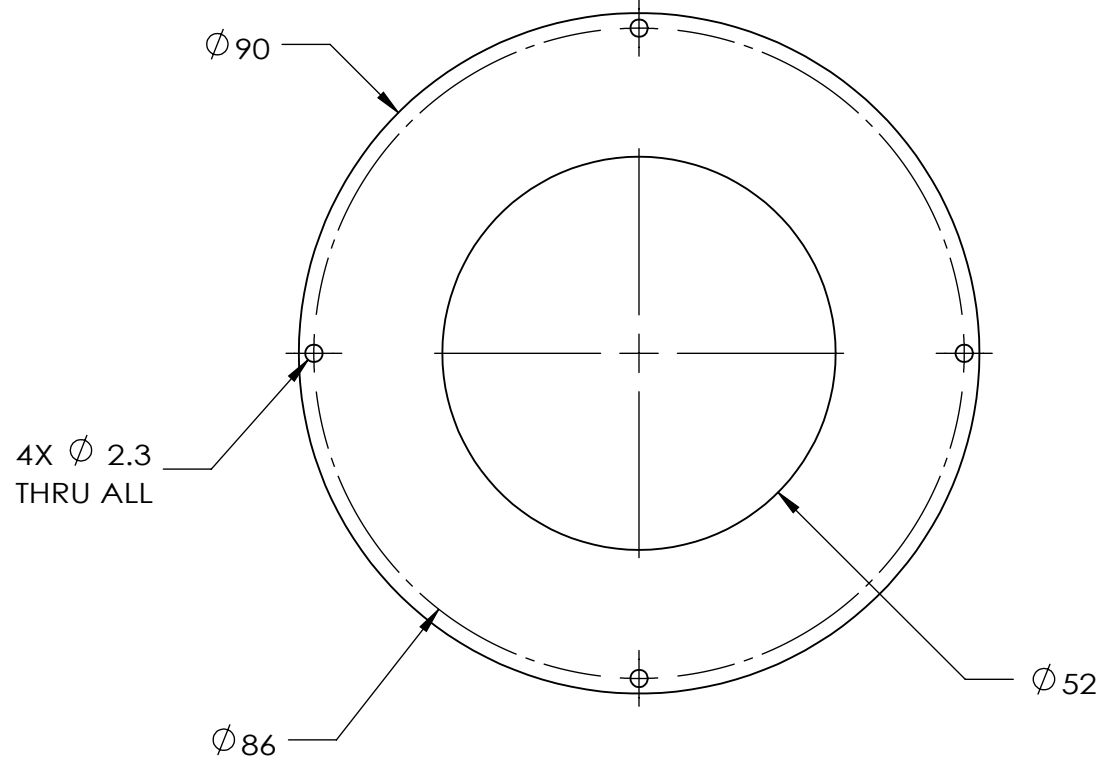

REVISIONS				
ZONE	REV.	DESCRIPTIONS	DATE	APP.

COLOR	WAVE LENGHT
RED:	660nm
GREEN:	525nm
BLUE:	470nm
WHITE:	-
IR 850:	850nm
IR 940:	940nm
UV:	380-385nm
RGB:	660nm/525nm/470nm

DESIGN BY	CC OOI	UNIT:	MM
CHECK BY	CC OOI	REVISION:	03
DATE	30/12/2013	SCALE:	1 : 1
MATERIAL	WHITE PERSPEX TW433C 2.0mm		
FINISHING	-		
QTY	1		

PRODUCT SERIES: LSW SERIES			
TITLE	DIFFUSER-PERSPEX TW433C	COLOUR:	- - -
PART NO	LSW-45-090-4-X-24V	VOLTAGE:	- - -
DWG NO	LSW-45-090-4-X-24V-03(REV03)	CURRENT:	- - -
		POWER:	- - -
			SHEET 3 OF 3