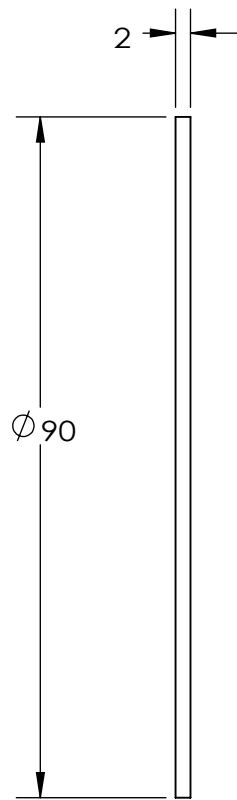

REVISIONS				
ZONE	REV.	DESCRIPTIONS	DATE	APP.

COLOR	WAVE LENGHT
RED:	660nm
GREEN:	525nm
BLUE:	470nm
WHITE:	-
IR 850:	850nm
IR 940:	940nm
UV:	380-385nm
RGB:	660nm/525nm/470nm

DESIGN BY	CC OOI	UNIT:	MM
CHECK BY	CC OOI	REVISION:	03
DATE	30/12/2013	SCALE:	1 : 1
MATERIAL	WHITE PERSPEX TW433C 2.0mm		
FINISHING	-		
QTY	1		

PRODUCT SERIES: LSW SERIES			
TITLE	DIFFUSER-PERSPEX TW433C	COLOUR:	- - -
PART NO	LSW-45-090-4-X-24V	VOLTAGE:	- - -
DWG NO	LSW-45-090-4-X-24V-03(REV03)	CURRENT:	- - -
		POWER:	- - -
			SHEET 3 OF 3