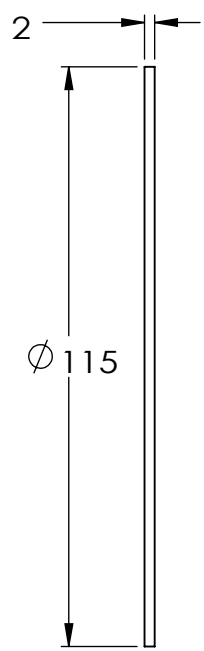

REVISIONS

ZONE	REV.	DESCRIPTION	DATE	APP

COLOR	WAVE LENGHT
RED:	660nm
GREEN:	525nm
BLUE:	470nm
WHITE:	-
IR 850:	850nm
IR 940:	940nm
UV:	380-385nm
RGB:	660nm/525nm/470nm

* SAND BLAST 2 SIDE

DESIGN BY	CC OOI	UNIT:	PRODUCT SERIES: MILX SERIES		
CHECK BY	CC OOI	MM			
DATE	03/04/2014	REVISION:			
MATERIAL	PERSPEX-CLEAR 2.0mm	02	TITLE	DIFFUSER-CLEAR PERSPEX	COLOUR: - - -
FINISHING	SAND BLAST 2 SIDE	SCALE:	PART NO	MILX-15/30-035/070-W-24V	VOLTAGE: - - -
QTY	1	1 : 1.5	DWG NO	MILX-15/30-035/070-W-24V-04(REV02)	CURRENT: - - -
					POWER: - - -
					SHEET 4 OF 4