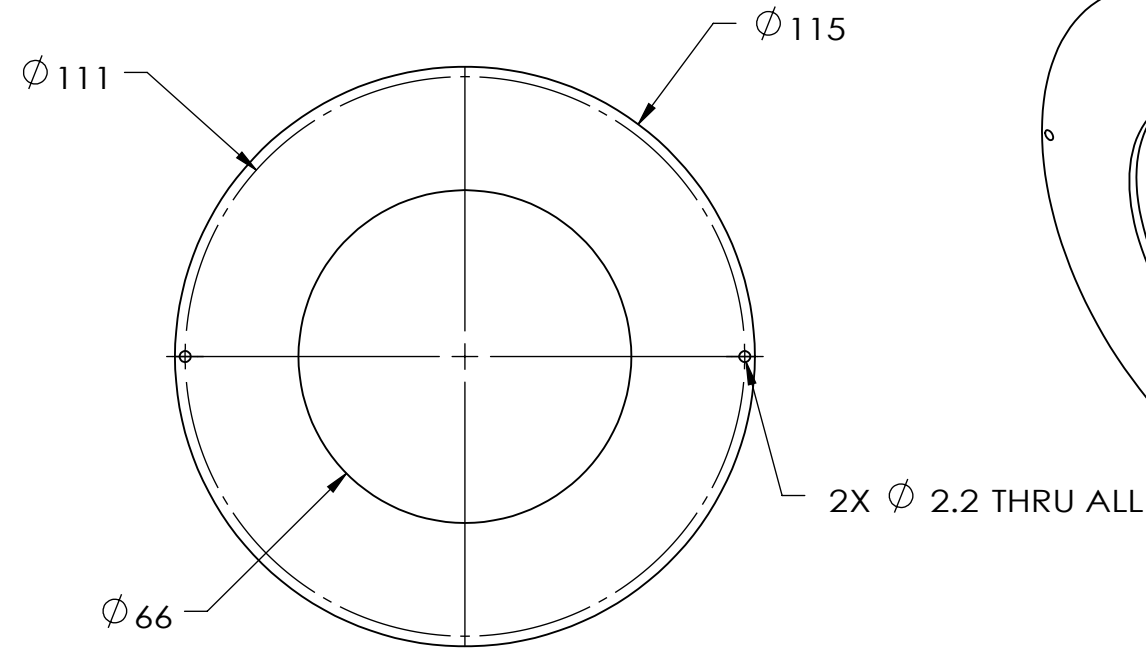

REVISIONS

ZONE	REV.	DESCRIPTION	DATE	APP

COLOR	WAVE LENGHT
RED:	660nm
GREEN:	525nm
BLUE:	470nm
WHITE:	-
IR 850:	850nm
IR 940:	940nm
UV:	380-385nm
RGB:	660nm/525nm/470nm

* SAND BLAST 2 SIDE

DESIGN BY	CC OOI	UNIT:	PRODUCT SERIES: MILX SERIES		
CHECK BY	CC OOI	MM			
DATE	03/04/2014	REVISION:			
MATERIAL	PERSPEX-CLEAR 2.0mm	02	TITLE	DIFFUSER-CLEAR PERSPEX	COLOUR: - - -
FINISHING	SAND BLAST 2 SIDE	SCALE:	PART NO	MILX-15/30-035/070-W-24V	VOLTAGE: - - -
QTY	1	1 : 1.5	DWG NO	MILX-15/30-035/070-W-24V-04(REV02)	CURRENT: - - -
					POWER: - - -
					SHEET 4 OF 4