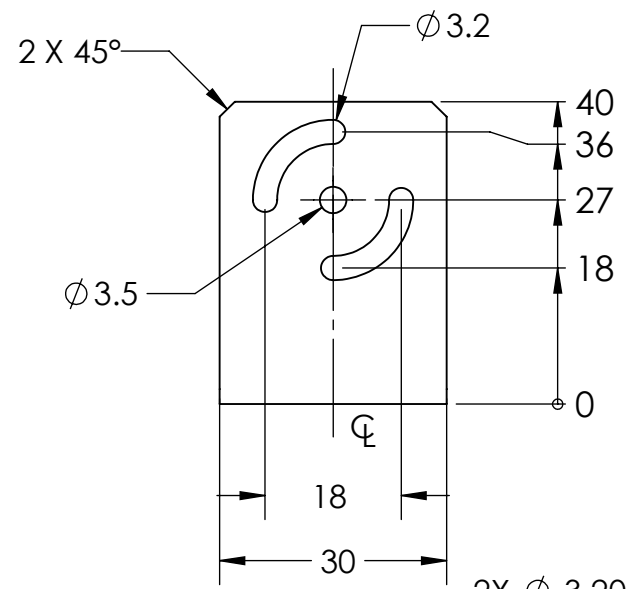

REVISIONS

ZONE	REV.	DESCRIPTIONS	DATE	APP.
------	------	--------------	------	------

COLOR	WAVE LENGHT
RED:	630nm
GREEN:	525nm
BLUE:	470nm
WHITE:	--
IR 850:	850nm
IR 940:	940nm
UV:	375nm
RGB:	620nm/525nm/470nm

DESIGN BY	KB TAN	UNIT:	PRODUCT SERIES: LBRX SERIES					
CHECK BY	KB TAN	MM						
DATE	6/8/2018	REVISION:						
MATERIAL	STANDARD STEEL 1.2MM	01	TITLE	L-BRACKET	COLOUR:	-	-	-
FINISHING	SHINING	SCALE:	PART NO	-	VOLTAGE:	-	-	-
QTY	1	1 : 1	DWG NO	LBRX-BRACKET-01(REV01)	CURRENT:	-	-	-
					POWER:	-	-	-
					SHEET 1 OF 1			