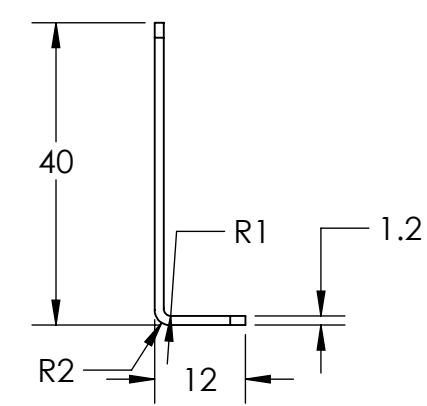

REVISIONS

ZONE	REV.	DESCRIPTIONS	DATE	APP.
------	------	--------------	------	------

COLOR	WAVE LENGHT
RED:	630nm
GREEN:	525nm
BLUE:	470nm
WHITE:	--
IR 850:	850nm
IR 940:	940nm
UV:	375nm
RGB:	620nm/525nm/470nm

DESIGN BY	KB TAN	UNIT:	PRODUCT SERIES: LBRX SERIES					
CHECK BY	KB TAN	MM						
DATE	6/8/2018	REVISION:						
MATERIAL	STANDARD STEEL 1.2MM	01	TITLE	L-BRACKET	COLOUR:	-	-	-
FINISHING	SHINING	SCALE:	PART NO	-	VOLTAGE:	-	-	-
QTY	1	1 : 1	DWG NO	LBRX-BRACKET-01(REV01)	CURRENT:	-	-	-
					POWER:	-	-	-
					SHEET 1 OF 1			