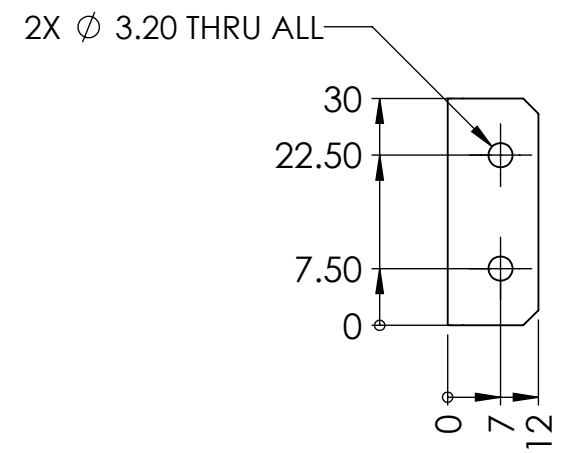

REVISIONS

ZONE	REV.	DESCRIPTIONS	DATE	APP.
------	------	--------------	------	------

COLOR	WAVE LENGHT
RED:	630nm
GREEN:	525nm
BLUE:	470nm
WHITE:	--
IR 850:	850nm
IR 940:	940nm
UV:	375nm
RGB:	620nm/525nm/470nm

DESIGN BY	KB TAN	UNIT:	PRODUCT SERIES: LBRX SERIES					
CHECK BY	KB TAN	MM						
DATE	6/8/2018	REVISION:						
MATERIAL	STANDARD STEEL 1.2MM	01	TITLE	L-BRACKET	COLOUR:	-	-	-
FINISHING	SHINING	SCALE:	PART NO	-	VOLTAGE:	-	-	-
QTY	1	1 : 1	DWG NO	LBRX-BRACKET-01(REV01)	CURRENT:	-	-	-
					POWER:	-	-	-
					SHEET 1 OF 1			