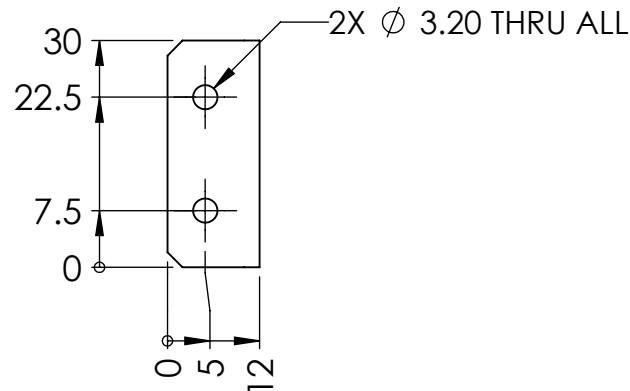

REVISIONS

ZONE	REV.	DESCRIPTIONS	DATE	APP.
------	------	--------------	------	------

COLOR	WAVE LENGHT
RED:	630nm
GREEN:	525nm
BLUE:	470nm
WHITE:	--
IR 850:	850nm
IR 940:	940nm
UV:	375nm
RGB:	620nm/525nm/470nm

DESIGN BY	FL LUEI	UNIT:	PRODUCT SERIES: LBRX SERIES				
CHECK BY	KB TAN	MM					
DATE	7/9/2018	REVISION:					
MATERIAL	STANDARD STEEL 1.2MM	01	TITLE	L-BRACKET (RIGHT)	COLOUR:	-	-
FINISHING	SHINING	SCALE:	PART NO	-	VOLTAGE:	-	-
QTY	1	1 : 1	DWG NO	LBRX-BRACKET-01(REV01)	CURRENT:	-	-
					POWER:	-	-
					SHEET 1 OF 1		