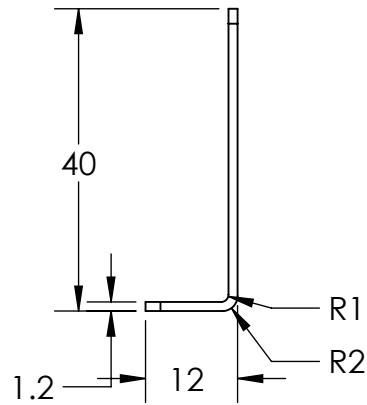

REVISIONS

ZONE	REV.	DESCRIPTIONS	DATE	APP.
------	------	--------------	------	------

COLOR	WAVE LENGHT
RED:	630nm
GREEN:	525nm
BLUE:	470nm
WHITE:	--
IR 850:	850nm
IR 940:	940nm
UV:	375nm
RGB:	620nm/525nm/470nm

DESIGN BY	FL LUEI	UNIT:	PRODUCT SERIES: LBRX SERIES				
CHECK BY	KB TAN	MM					
DATE	7/9/2018	REVISION:					
MATERIAL	STANDARD STEEL 1.2MM	01	TITLE	L-BRACKET (RIGHT)	COLOUR:	-	-
FINISHING	SHINING	SCALE:	PART NO	-	VOLTAGE:	-	-
QTY	1	1 : 1	DWG NO	LBRX-BRACKET-01(REV01)	CURRENT:	-	-
					POWER:	-	-
					SHEET 1 OF 1		