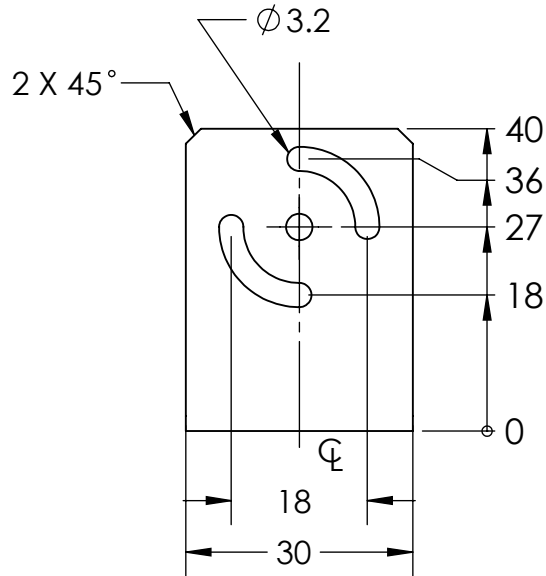

REVISIONS

ZONE	REV.	DESCRIPTIONS	DATE	APP.
------	------	--------------	------	------

COLOR	WAVE LENGHT
RED:	630nm
GREEN:	525nm
BLUE:	470nm
WHITE:	--
IR 850:	850nm
IR 940:	940nm
UV:	375nm
RGB:	620nm/525nm/470nm

DESIGN BY	FL LUEI	UNIT:	PRODUCT SERIES: LBRX SERIES				
CHECK BY	KB TAN	MM					
DATE	7/9/2018	REVISION:					
MATERIAL	STANDARD STEEL 1.2MM	01	TITLE	L-BRACKET (RIGHT)	COLOUR:	-	-
FINISHING	SHINING	SCALE:	PART NO	-	VOLTAGE:	-	-
QTY	1	1 : 1	DWG NO	LBRX-BRACKET-01(REV01)	CURRENT:	-	-
					POWER:	-	-
					SHEET 1 OF 1		