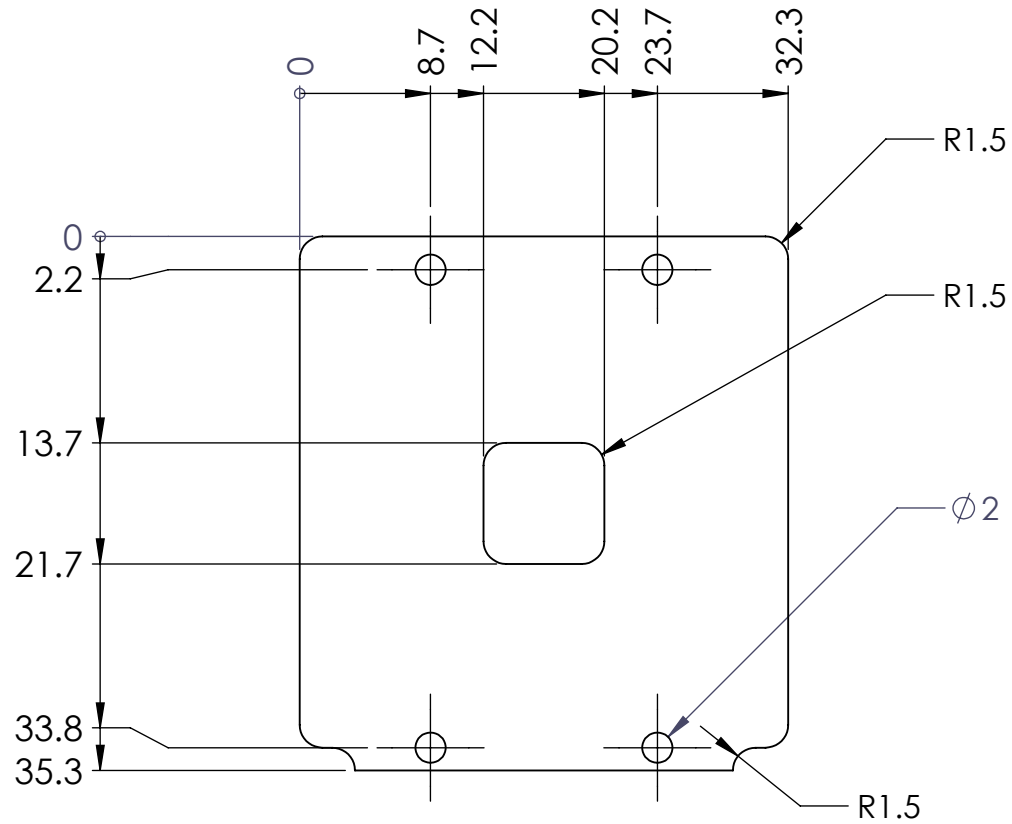

REVISIONS

ZONE	REV.	DESCRIPTIONS	DATE	APP.
------	------	--------------	------	------

DESIGN BY	MELVIN	UNIT: MM	PRODUCT SERIES: LSQF SERIES		
CHECK BY	KB TAN				
DATE	16/10/2020	REVISION: 01	TITLE	DRAWING LAYOUT	
MATERIAL	-	SCALE: 1:1	PART NO	LSQF-XX-033-1-POLARIZER	
FINISHING	-		DWG NO	-	
QTY	-				
			COLOUR:	-	-
			VOLTAGE:	-	-
			CURRENT:	-	-
			POWER:	-	-
			SHEET 1 OF 1		