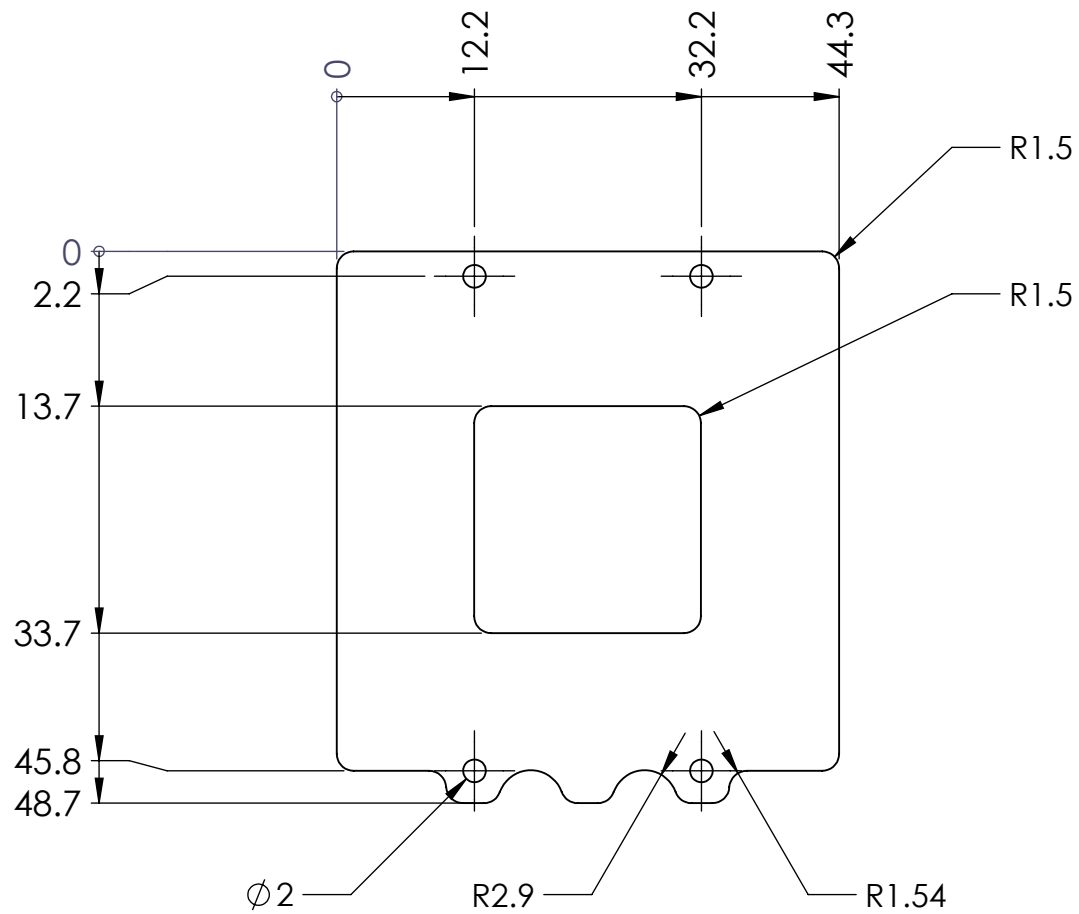

REVISIONS

ZONE	REV.	DESCRIPTIONS	DATE	APP.
------	------	--------------	------	------

DESIGN BY	MELVIN	UNIT:	PRODUCT SERIES: LSQF SERIES		
CHECK BY	KB TAN	MM			
DATE	16/10/2020	REVISION:	TITLE	DRAWING LAYOUT	
MATERIAL	-	01	PART NO	LSQF-XX-045-1-POLARIZER	
FINISHING	-	SCALE:	DWG NO	-	
QTY	-	1:1			
			COLOUR:	-	-
			VOLTAGE:	-	-
			CURRENT:	-	-
			POWER:	-	-
			SHEET 1 OF 1		