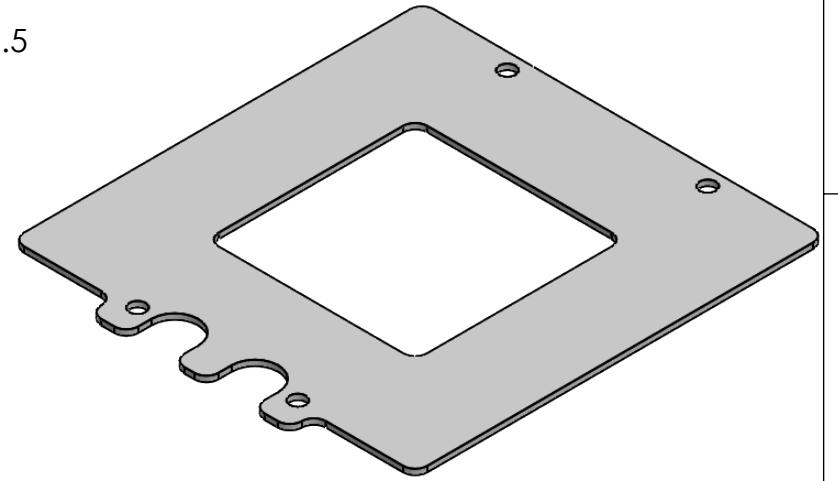

REVISIONS

ZONE	REV.	DESCRIPTIONS	DATE	APP.
------	------	--------------	------	------

DESIGN BY	MELVIN	UNIT:	PRODUCT SERIES: LSQF SERIES		
CHECK BY	KB TAN	MM			
DATE	16/10/2020	REVISION:	TITLE	DRAWING LAYOUT	COLOUR:
MATERIAL	-	01	PART NO	LSQF-XX-051-1-POLARIZER	VOLTAGE:
FINISHING	-	SCALE:	DWG NO	-	CURRENT:
QTY	-	1:1			POWER:
					SHEET 1 OF 1