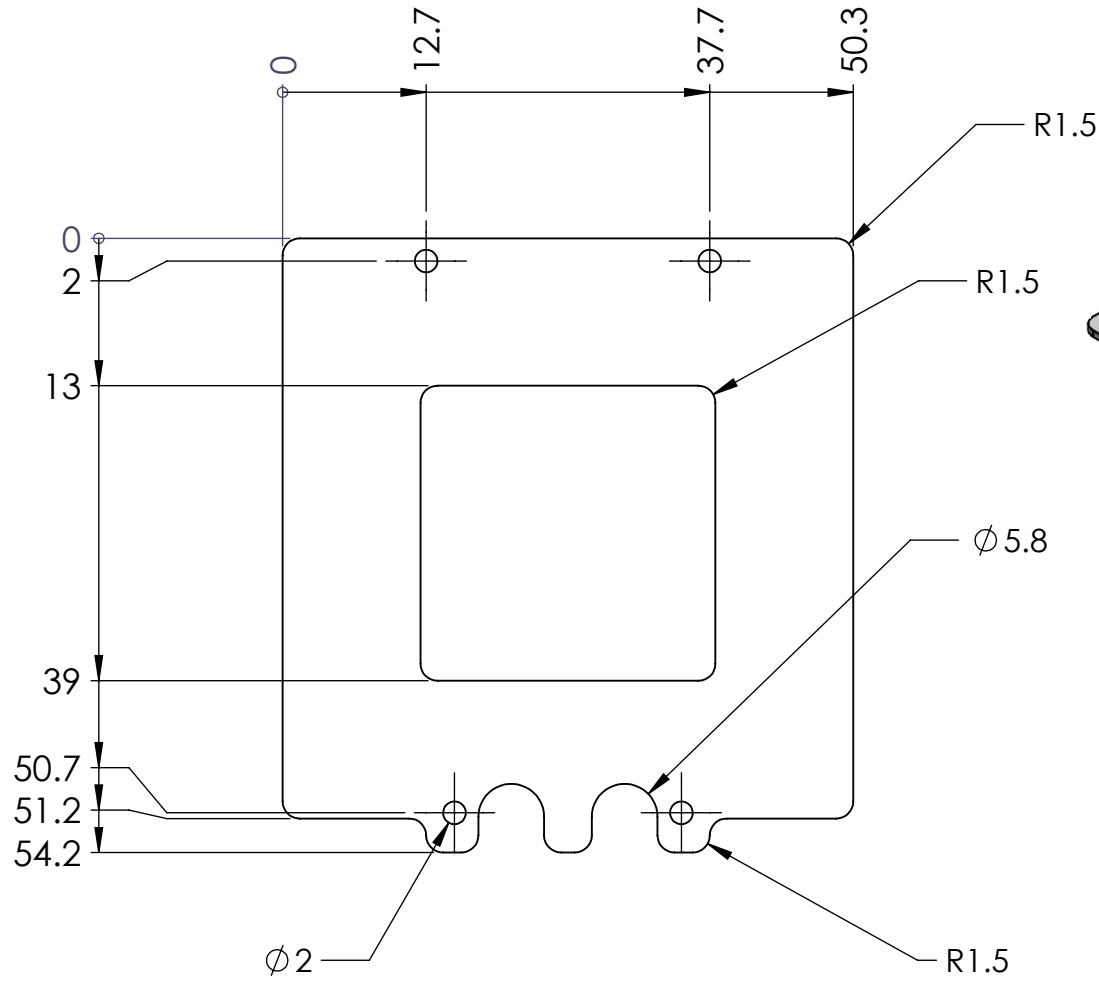

REVISIONS

ZONE	REV.	DESCRIPTIONS	DATE	APP.
------	------	--------------	------	------

DESIGN BY	MELVIN	UNIT:	PRODUCT SERIES: LSQF SERIES		
CHECK BY	KB TAN	MM			
DATE	16/10/2020	REVISION:	TITLE	DRAWING LAYOUT	COLOUR:
MATERIAL	-	01	PART NO	LSQF-XX-051-1-POLARIZER	VOLTAGE:
FINISHING	-	SCALE:	DWG NO	-	CURRENT:
QTY	-	1:1			POWER:
					SHEET 1 OF 1