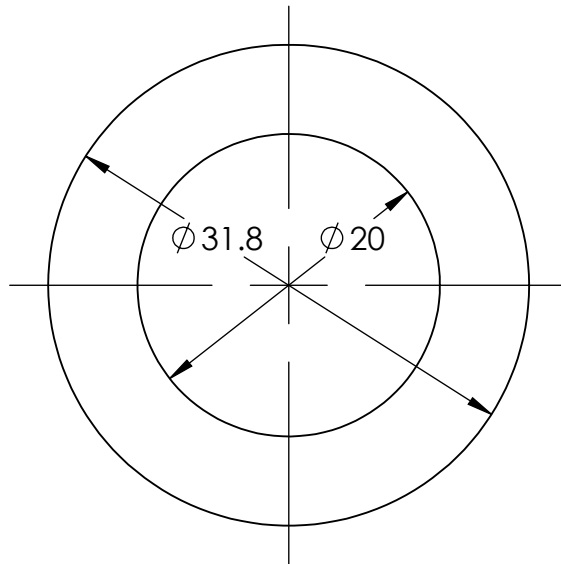

1 2 3 4 5 6 7 8

REVISIONS				
ZONE	REV.	DESCRIPTIONS	DATE	APP.

D

D

C

C

B

B

COLOR	WAVE LENGHT
RED:	630nm
GREEN:	525nm
BLUE:	470nm
WHITE:	--
IR 850:	850nm
IR 940:	940nm
UV:	375nm
RGB:	620nm/525nm/470nm

A

A

DESIGN BY	AZMI	UNIT: MM	PRODUCT SERIES: LSW SERIES				
CHECK BY	KB TAN						
DATE	7/5/2018	REVISION: 01	TITLE	DRAWING LAYOUT	COLOUR:	-	-
MATERIAL	POLARIZER	SCALE: 1 : 1	PART NO	LSW-30-040-1-X-24V	VOLTAGE:	-	-
FINISHING	-	DWG NO	LSW-30-040-1-X-24V-03(REV01)	POWER:	-	-	-
QTY	1				SHEET 1 OF 1		