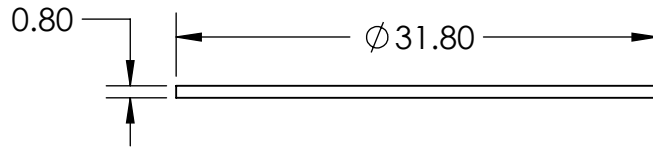

1 2 3 4 5 6 7 8

REVISIONS				
ZONE	REV.	DESCRIPTIONS	DATE	APP.

D

D

C

C

B

B

COLOR	WAVE LENGHT
RED:	630nm
GREEN:	525nm
BLUE:	470nm
WHITE:	--
IR 850:	850nm
IR 940:	940nm
UV:	375nm
RGB:	620nm/525nm/470nm

A

A

DESIGN BY	AZMI	UNIT: MM	PRODUCT SERIES: LSW SERIES				
CHECK BY	KB TAN						
DATE	7/5/2018	REVISION: 01	TITLE	DRAWING LAYOUT	COLOUR:	-	-
MATERIAL	POLARIZER	SCALE: 1 : 1	PART NO	LSW-30-040-1-X-24V	VOLTAGE:	-	-
FINISHING	-	DWG NO	LSW-30-040-1-X-24V-03(REV01)	POWER:	-	-	-
QTY	1				SHEET 1 OF 1		