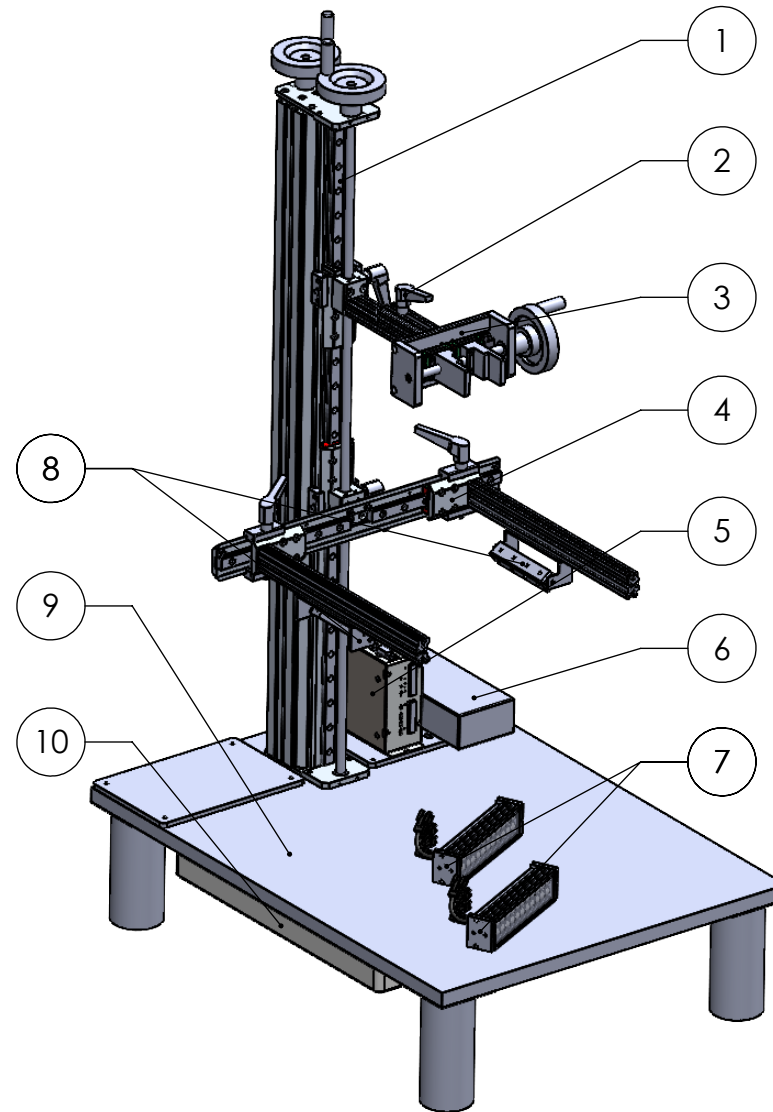

ITEM NO.	PART NUMBER
1	VT-4SIDE-670-INNER-ADJUSTMENT-SLIDER
2	EB-80&85
3	PTS-UCM-V3
4	CM-328-SLIDER-COMBINE BRACKET
5	LC-18-4CH-RGBW-A1
6	24V POWER SUPPLY
7	MLBX2-00-120-2-RGBW-24V
8	Rotate Bracket Barlight
9	White Base Plate (400MMX540MMX15MM)
10	Extension Plug

DESIGN BY	KANG	UNIT:	PRODUCT SERIES: PTS3 SERIES	
CHECK BY	KANG	MM		
DATE	15/11/2022	REVISION:		
MATERIAL	-	01	TITLE	EXPLODED LAYOUT
FINISHING	-	SCALE:	PART NO	PTS3-V-U-AJM-UCM-MLBX2-RGBW-LC-18
QTY	-	1 : 7	DWG NO	-
			SHEET 1 OF 1	